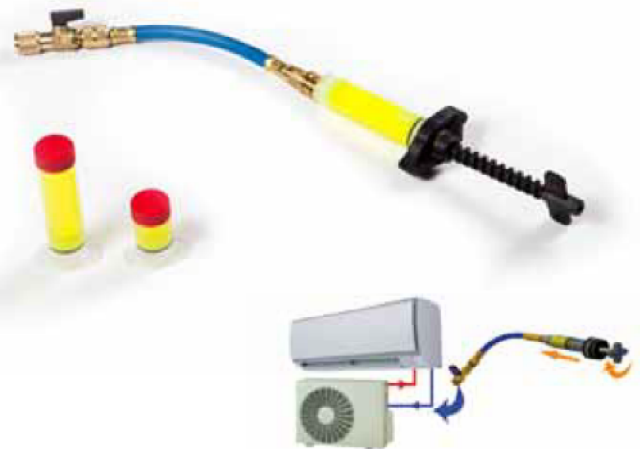

Das HVAC-Kit beinhaltet

- 1 Einspritzsystem
- 1 wiederbefüllbare Kartusche (7,5ml)
- 2 LEAK-STOP Kartuschen (30ml)
- 1 flexibler Schlauch mit Kugelabsperrentil

Empfohlene Mengen Suggested quantities

HVAC-Kälteanlagenkapazität HVAC system refrigerating capacity	Empfohlene Flüssigkeitsmenge Suggested fluid quantity
< 18000 btuh 300ml Öl - oil	30ml
18000 ÷ 60000 BTU/H 900ml Öl - oil	60ml
60000 ÷ 120000 BTU/H >900ml Öl - oil	30ml jede 600ml Öl - 30ml every 600ml oil
>120000 BTU/H	30ml jede 1200ml Öl - 30ml every 1200ml oil

Code	Modell	Beschreibung
Code	Model	Description
12001047	LEAK-STOP-HVAC	Leckabdichtung für HVAC-Systeme Stop leak for HVAC systems

Stop leak system for HVAC and A/C systems

The easy and fast solution to seal with just one application all the leaks that are difficult to detect and reach with conventional tools.

- Usable with all refrigerants
- Compatible with 100% of the systems on the market
- Complete compatibility with gaskets and seals of the HVAC system

The HVAC kit includes

- 1 injection system
- 1 pre-charge cartridge (7,5ml)
- 2 LEAK-STOP cartridges (30 ml)
- 1 flexible hose with ballvalve

Das A/C-Kit beinhaltet

- 1 Einspritzsystem
- 1 wiederbefüllbare Kartusche (7,5ml)
- 2 LEAK-STOP Kartuschen (30ml)
- 1 flexibler Schlauch mit ND-Schnellkuppler
- 1 ND-Adapter

Empfohlene Mengen Suggested quantities